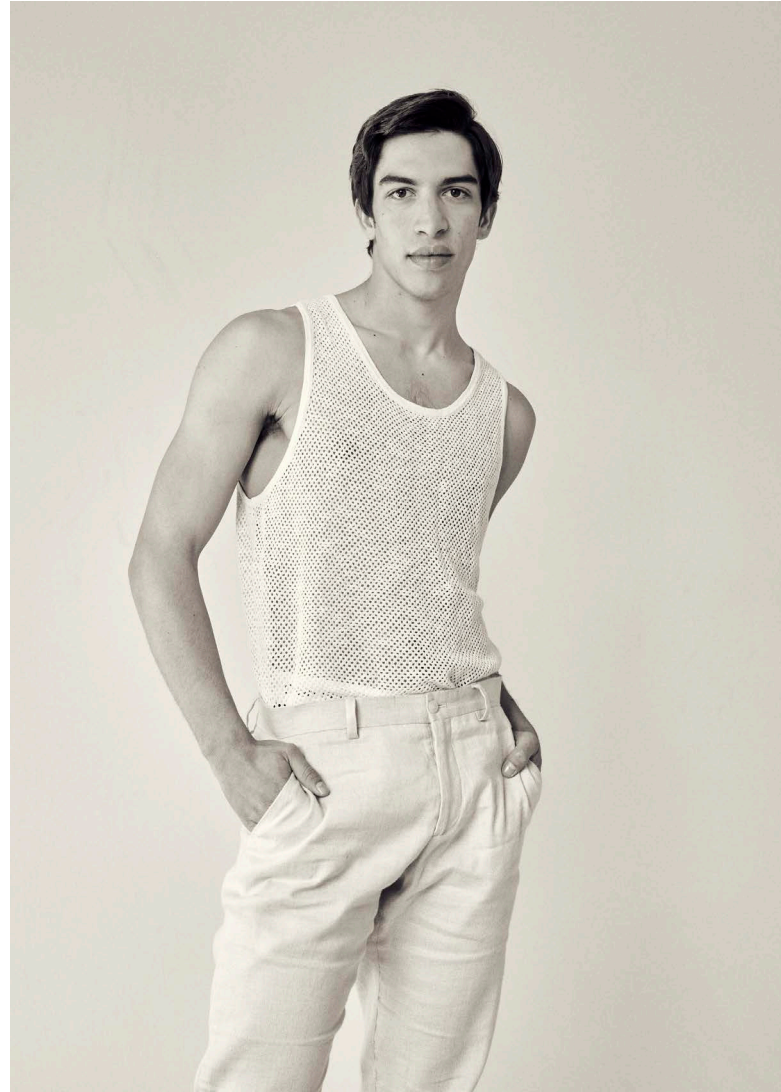

YOUSSEF BISHRY

HEIGHT 184CM / 6'

CHEST 87CM / 34"

HIPS 90CM / 35" **PANTS** 30EUR

HAIR BROWN

EYES BROWN

SHOE SIZE 44EU/10.5US/10UK

YOUSSEF BISHRY