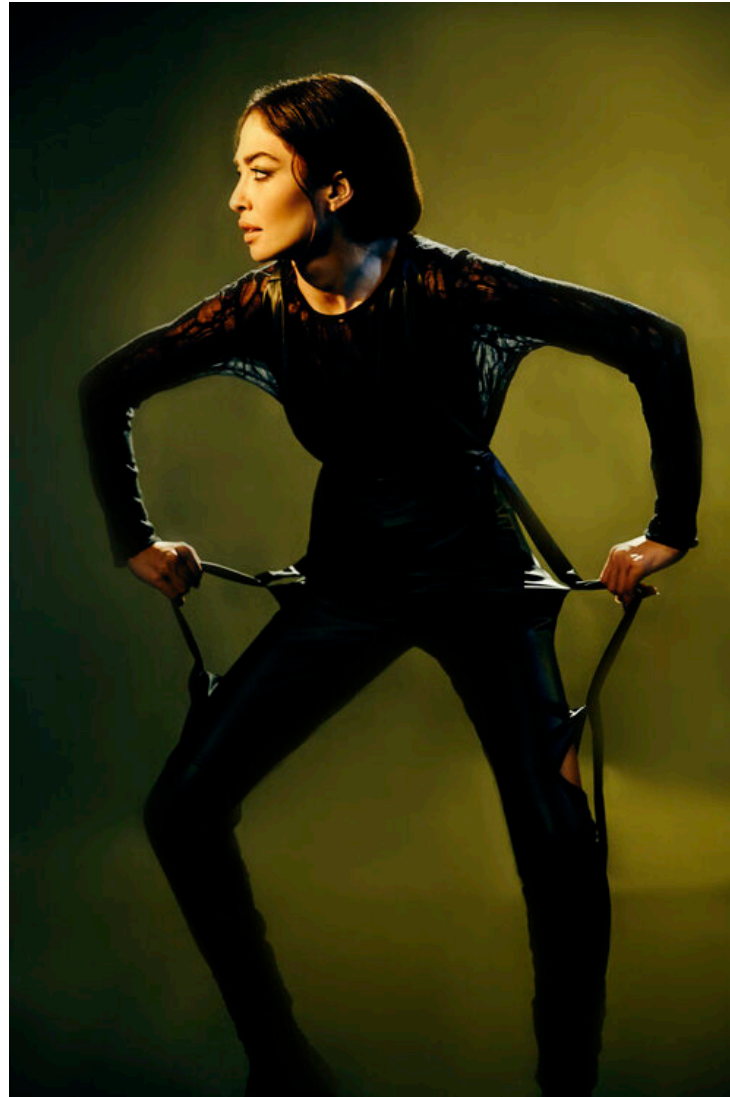

SHEROUK FARID

HEIGHT 170CM / 5'7"

BUST 76CM / 30"

WAIST 62CM / 25"

HIPS 90CM / 35"

HAIR BROWN

EYES HAZEL

SHOE SIZE 40EUR/7.5UK/9.5US

SHEROUK FARID

HEIGHT 170CM/5'7"

BUST 76CM / 30"

WAIST 62CM / 25"

HIPS 90CM / 35"

HAIR BROWN

EYES HAZEL

SHOE SIZE 40EUR/7.5UK/9.5US