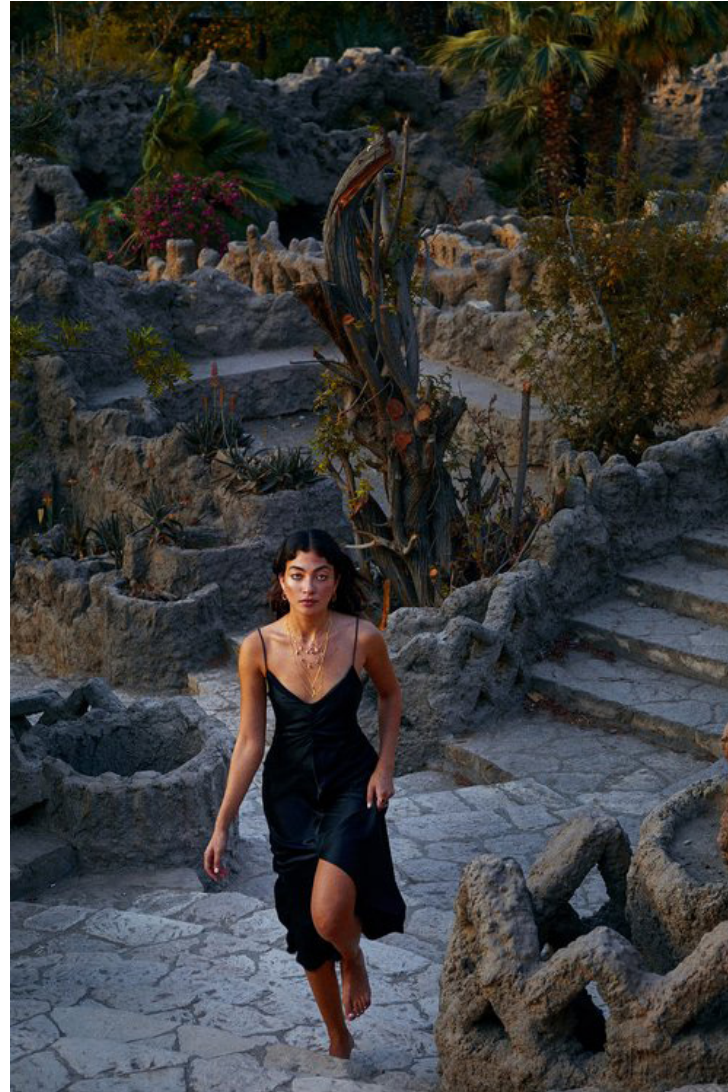

SHEROUK FARID

HEIGHT 170CM / 5'7"

BUST 76CM / 30"

WAIST 62CM / 25"

HIPS 90CM / 35"

HAIR BROWN

EYES HAZEL

SHOE SIZE 40EUR/7.5UK/9.5US

SHEROUK FARID

HEIGHT 170CM/5'7"

BUST 76CM / 30"

WAIST 62CM / 25"

HIPS 90CM / 35"

HAIR BROWN

EYES HAZEL

SHOE SIZE 40EUR/7.5UK/9.5US