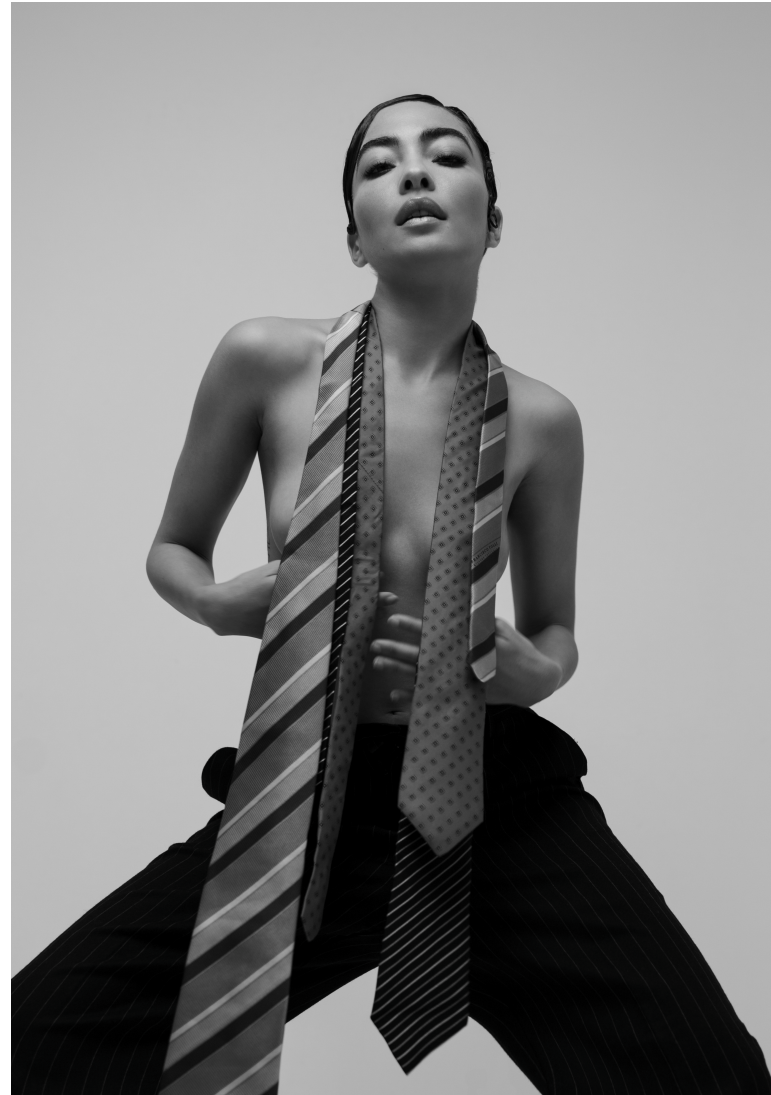

SHEROUK FARID

HEIGHT 170CM/5'7"

BUST 76CM / 30"

WAIST 62CM / 25"

HIPS 90CM / 35"

HAIR BROWN

EYES HAZEL

SHOE SIZE 40EUR/7.5UK/9.5US