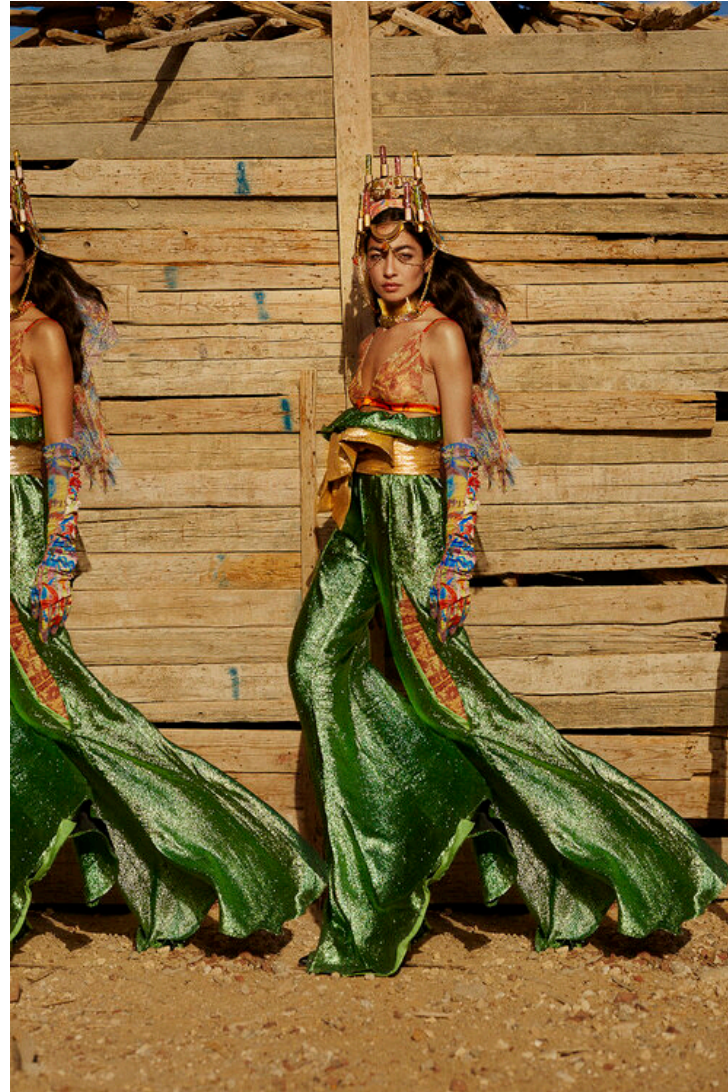

SHEROUK FARID

HEIGHT 170CM/5'7"

BUST 76CM / 30"

WAIST 62CM / 25"

HIPS 90CM / 35"

HAIR BROWN

EYES HAZEL

SHOE SIZE 40EUR/7.5UK/9.5US